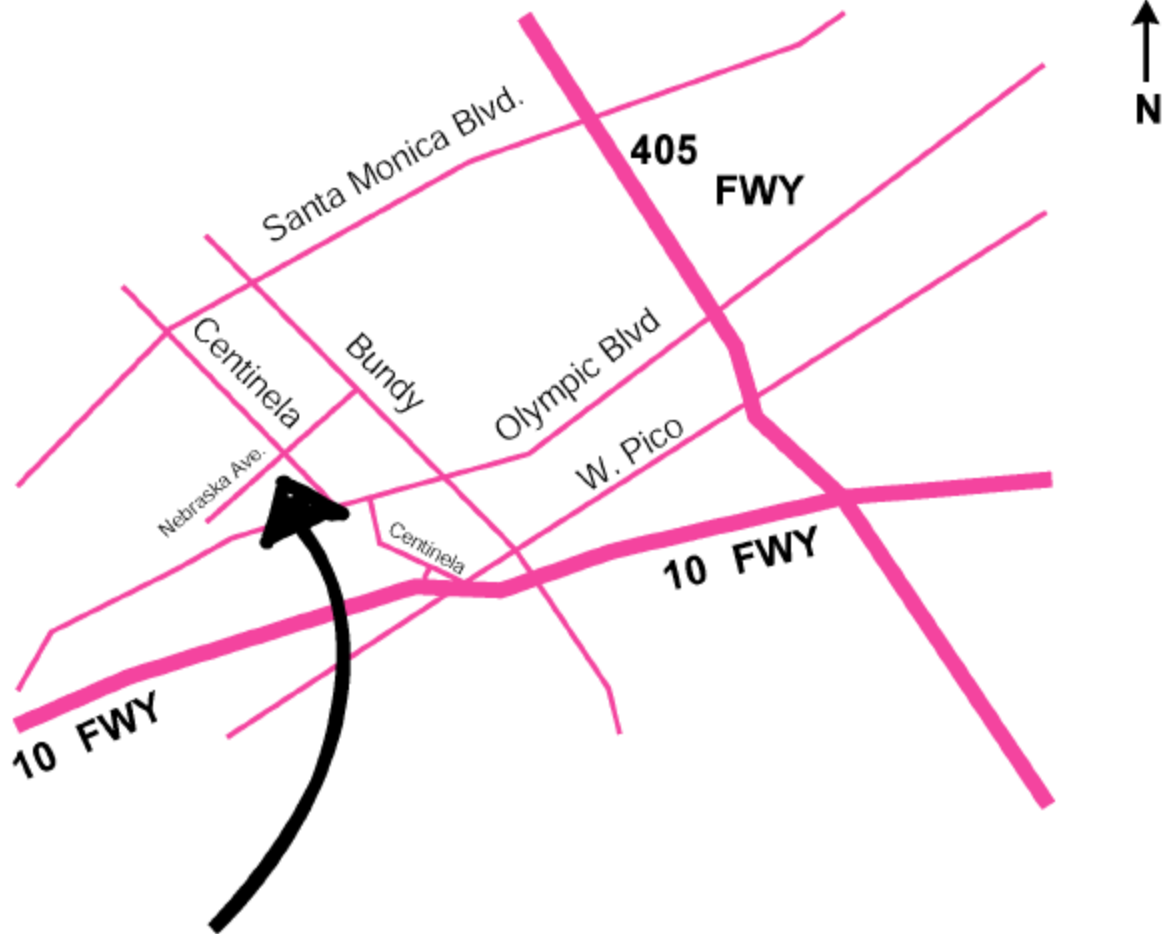

ORACLE POST

(310)449-5550

3232 Nebraska Avenue
Santa Monica, CA 90404

Take the 405 fwy to
10 fwy West
Exit at Centinela Avenue
Turn left at the bottom of the ramp
Turn left onto Olympic Blvd.
Turn immediate right onto Centinela
Go 1 block
Turn left into parking lot,
Before Nebraska Ave.