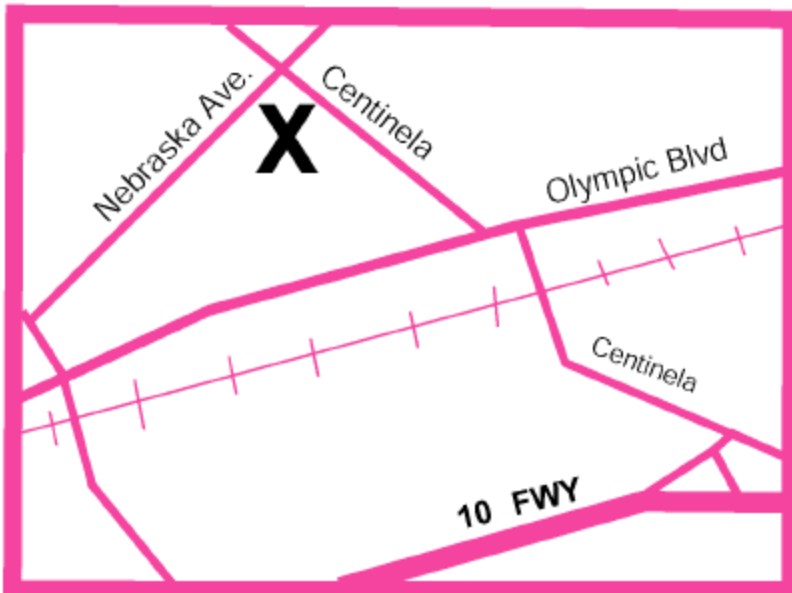

ORACLE POST

(310)449-5550

3232 Nebraska Avenue
Santa Monica, CA 90404

Take the 405 fwy to
10 fwy West
Exit at Centinela Avenue
Turn left at the bottom of the ramp
Turn left onto Olympic Blvd.
Turn immediate right onto Centinela
Go 1 block
Turn left into parking lot,
Before Nebraska Ave.